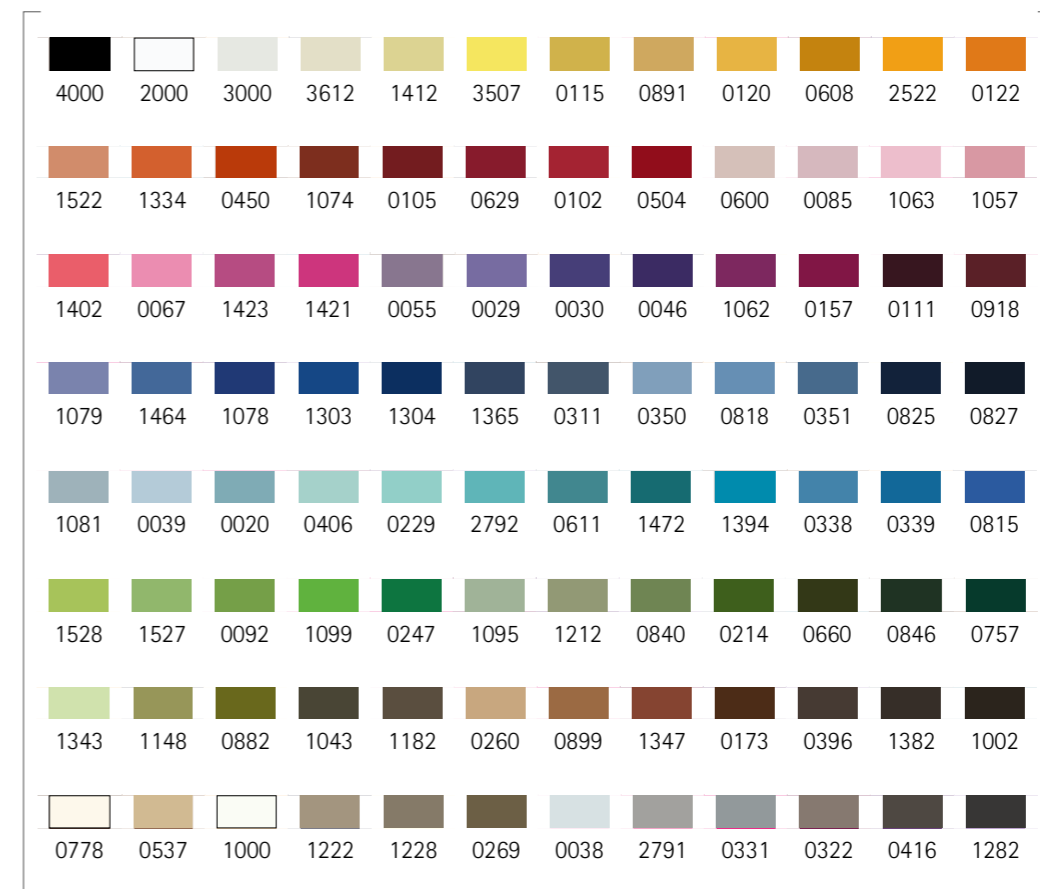

TCSFC96-Kit

Art. 9105 No. 50, SILK-FINISH COTTON 50 150 m . 100% Mercerized Cotton